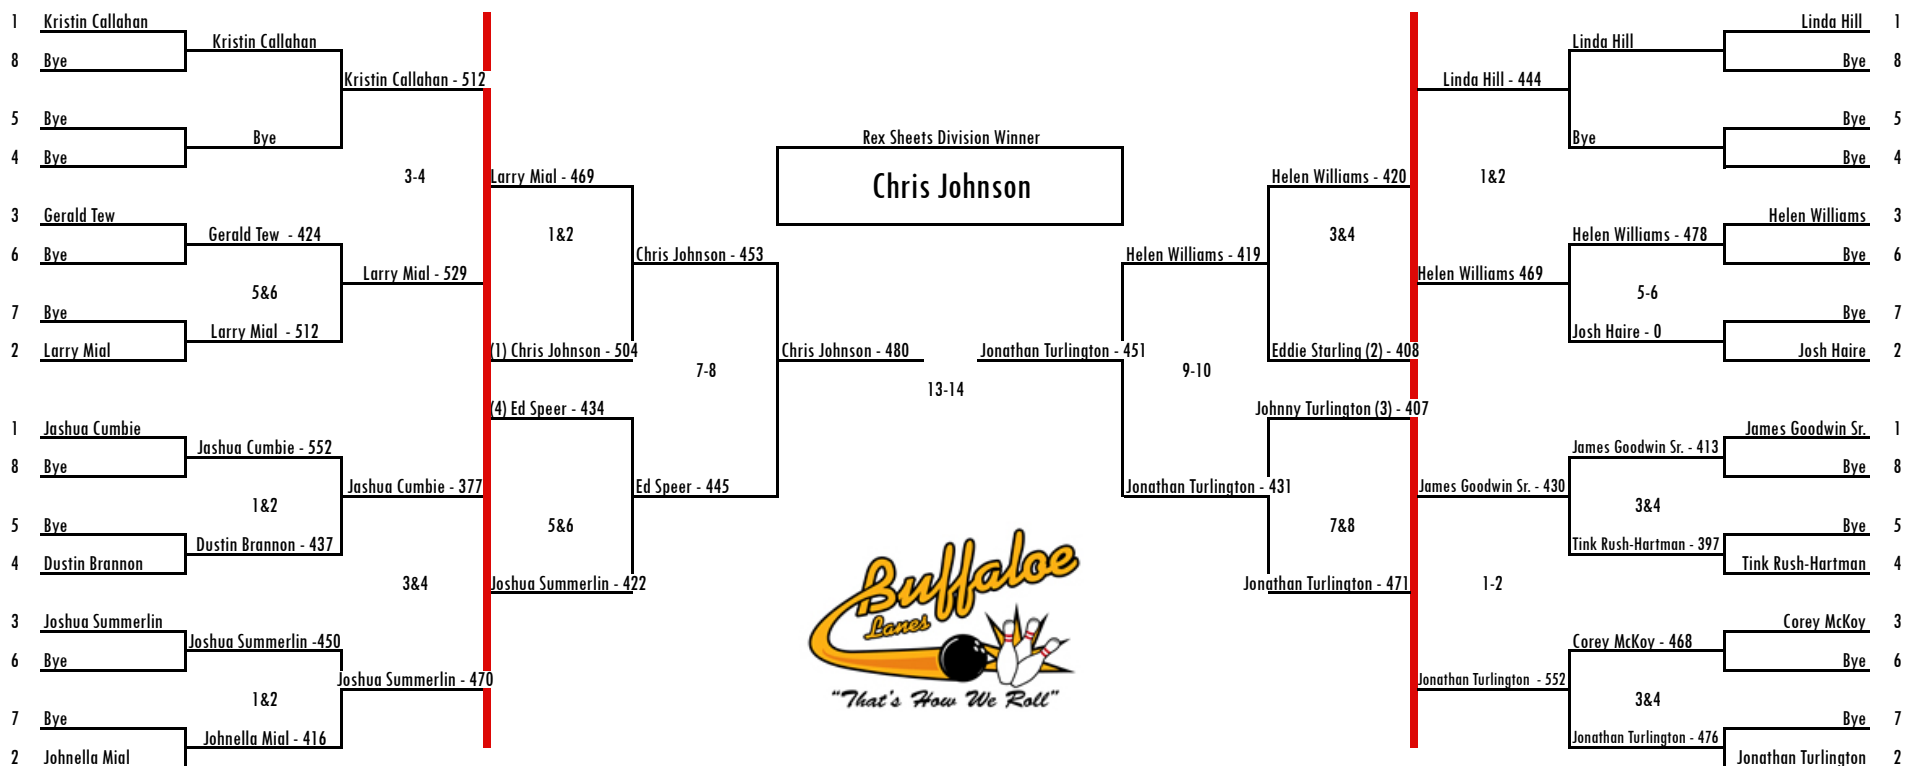

Buffaloe Lanes Elite Tour (Rex Sheets)

Lanes will be oiled after round 3 (Before top 4 points leaders join the tournament)

Johnson Division

1	Kristin Callahan	Cary	1
2	Larry Mial	North	2
3	Gerald Tew	Erwin	3
4	Bye		4
5	Bye		5
6	Bye		6
7	Bye		7

Speer Division

1	Jashua Cumbie	Erwin	1
2	Johnella Mial	North	2
3	Joshua Summerlin	Erwin	3
4	Dustin Brannon	North	4
5	Bye		5
6	Bye		6
7	Bye		7

Turlington Division

1	James Goodwin Sr.	Erwin	1
2	Jonathan Turlington	Erwin	2
3	Corey McKoy	Cary	3
4	Tink Rush-Hartman	South	4
5	Bye		5
6	Bye		6
7	Bye		7

Starling Division

1	Linda Hill	North	1
2	Josh Haire	Erwin	2
3	Helen Williams	North	3
4	Bye		4
5	Bye		5
6	Bye		6
7	Bye		7