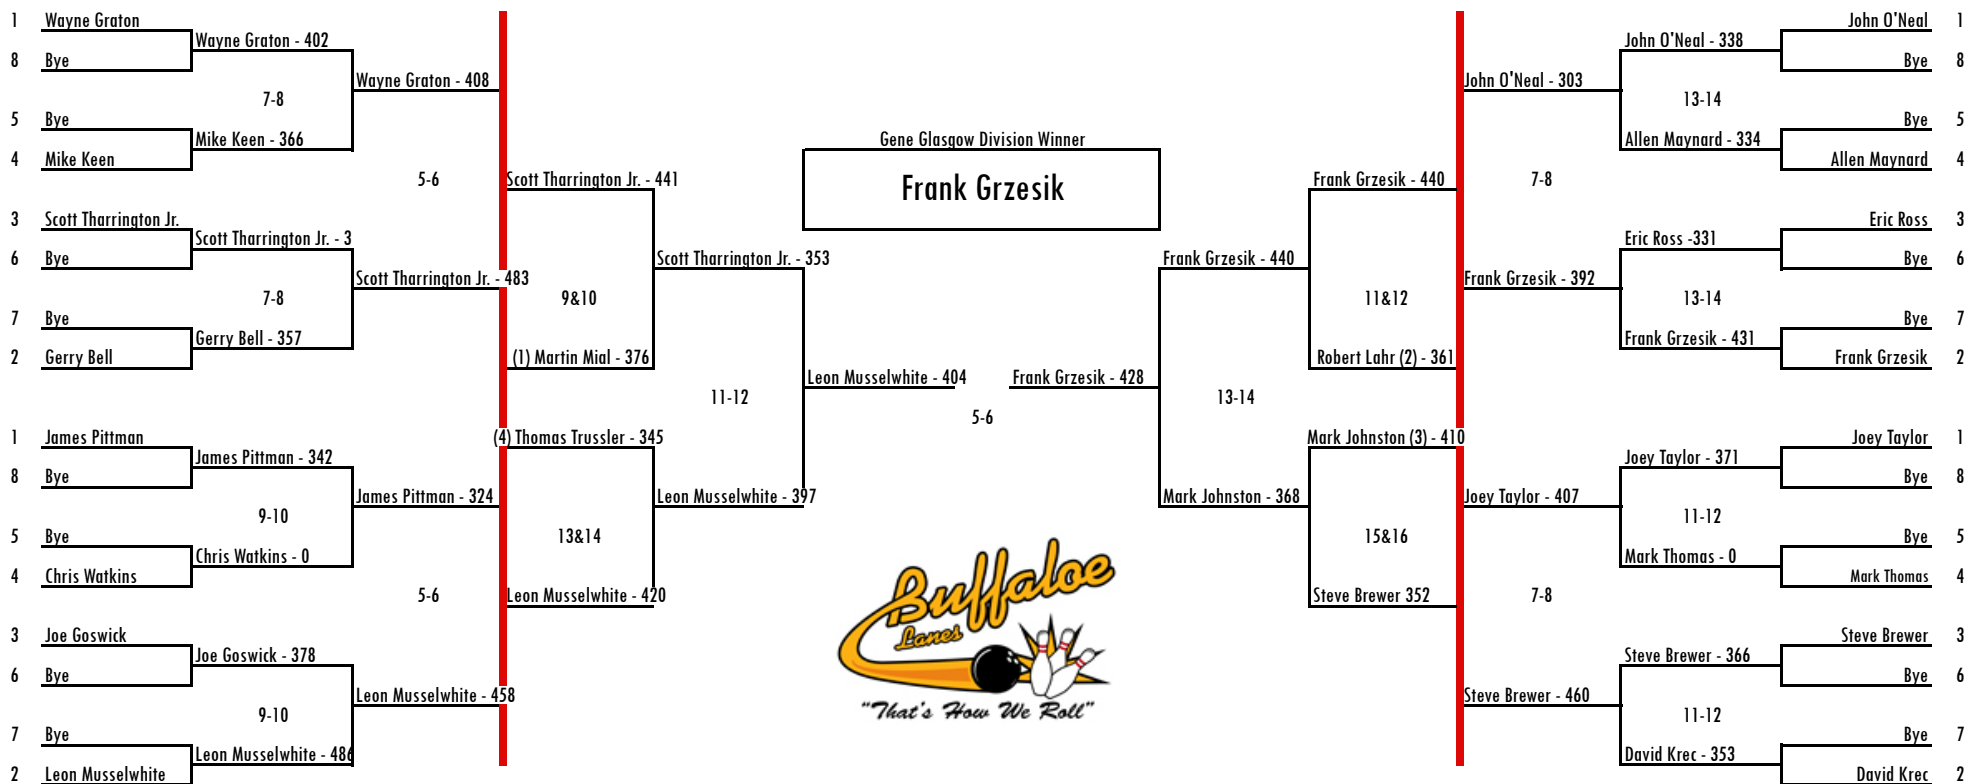

Buffaloe Lanes Elite Tour (Gene Glasgow)

Lanes will be oiled after round 3 (Before top 4 points leaders join the tournament)

Mial Division

1	Wayne Graton	North
2	Gerry Bell	Erwin
3	Scott Tharrington Jr.	Erwin
4	Mike Keen	Erwin
5	Bye	
6	Bye	
7	Bye	

Trussler Division

1	James Pittman	North
2	Leon Musselwhite	Cary
3	Joe Goswick	Erwin
4	Chris Watkins	North
5	Bye	
6	Bye	
7	Bye	

Johnston Division

1	Joey Taylor	North
2	David Krec	South
3	Steve Brewer	Cary
4	Mark Thomas	Erwin
5	Bye	
6	Bye	
7	Bye	

Lahr Division

1	John O'Neal	North
2	Frank Grzesik	South
3	Eric Ross	North
4	Allen Maynard	Erwin
5	Bye	
6	Bye	
7	Bye	