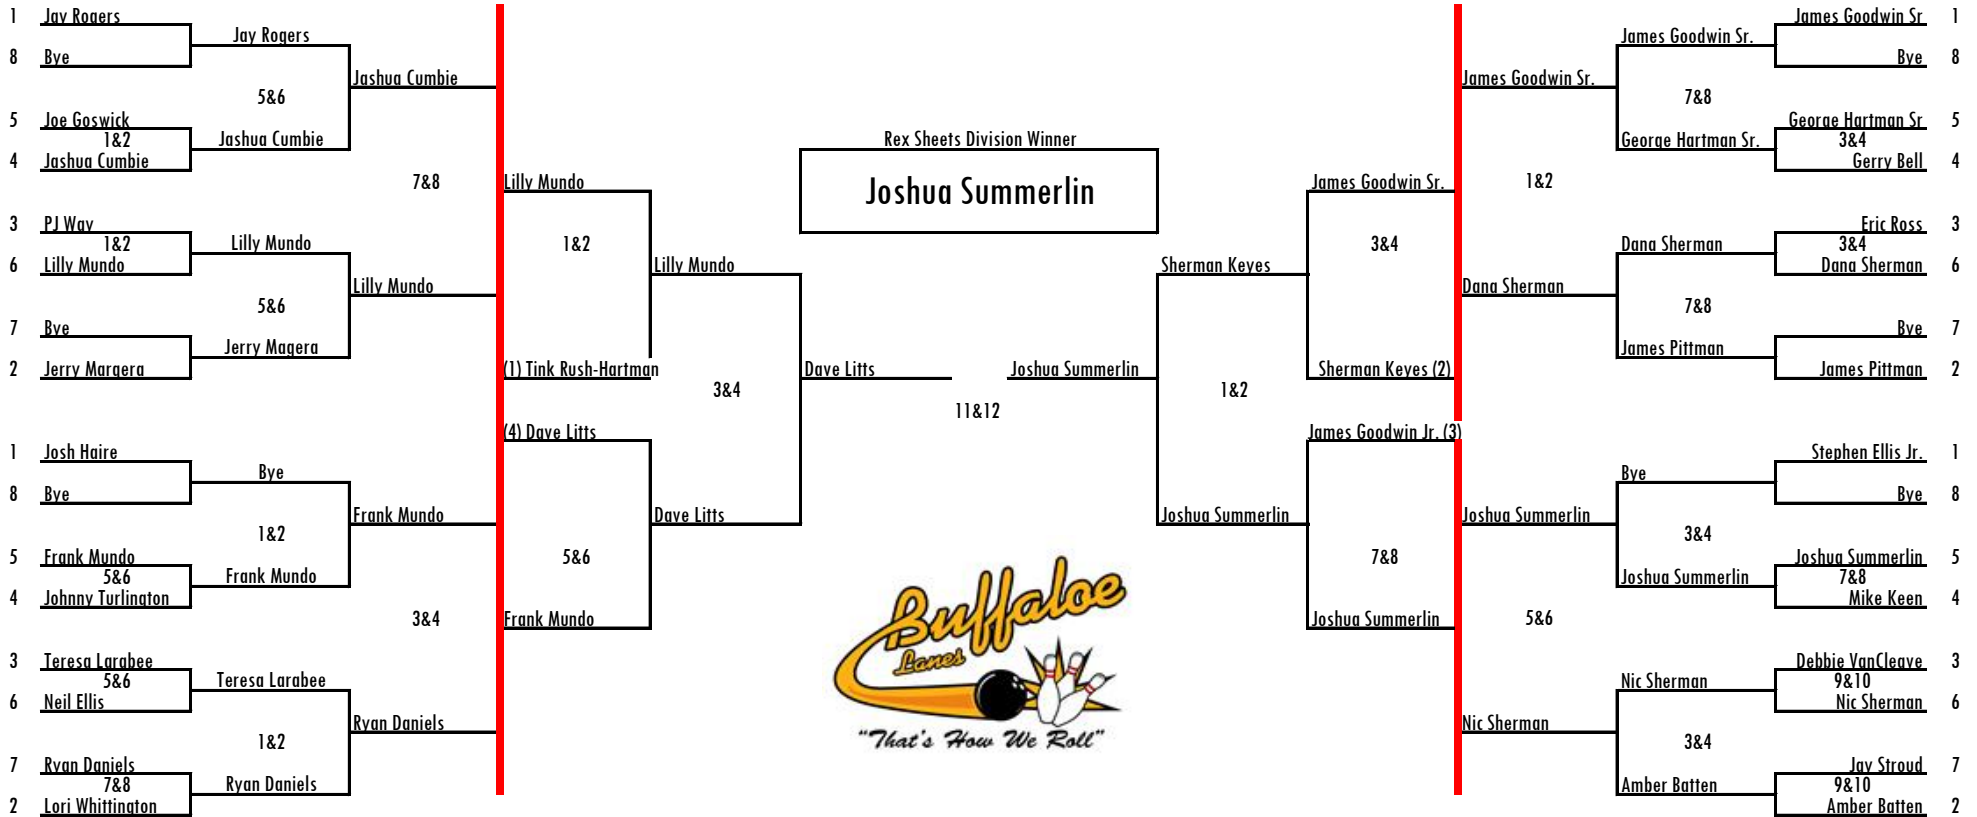

Buffaloe Lanes Elite Tour (Rex Sheets)

Lanes will be oiled after round 3 (Before top 4 points leaders join the tournament)

Hartman Division

| | | |
|---|---------------|-------|
| 1 | Jay Rogers | North |
| 2 | Jerry Margera | Erwin |
| 3 | PJ Way | North |
| 4 | Jashua Cumbie | Erwin |
| 5 | Joe Goswick | Erwin |
| 6 | Lilly Mundo | North |
| 7 | Bye | |

Keyes Division

| | | |
|---|-------------------|-------|
| 1 | James Goodwin Sr | Erwin |
| 2 | James Pittman | North |
| 3 | Eric Ross | North |
| 4 | Gerry Bell | Erwin |
| 5 | George Hartman Sr | South |
| 6 | Dana Sherman | Erwin |
| 7 | Bye | |