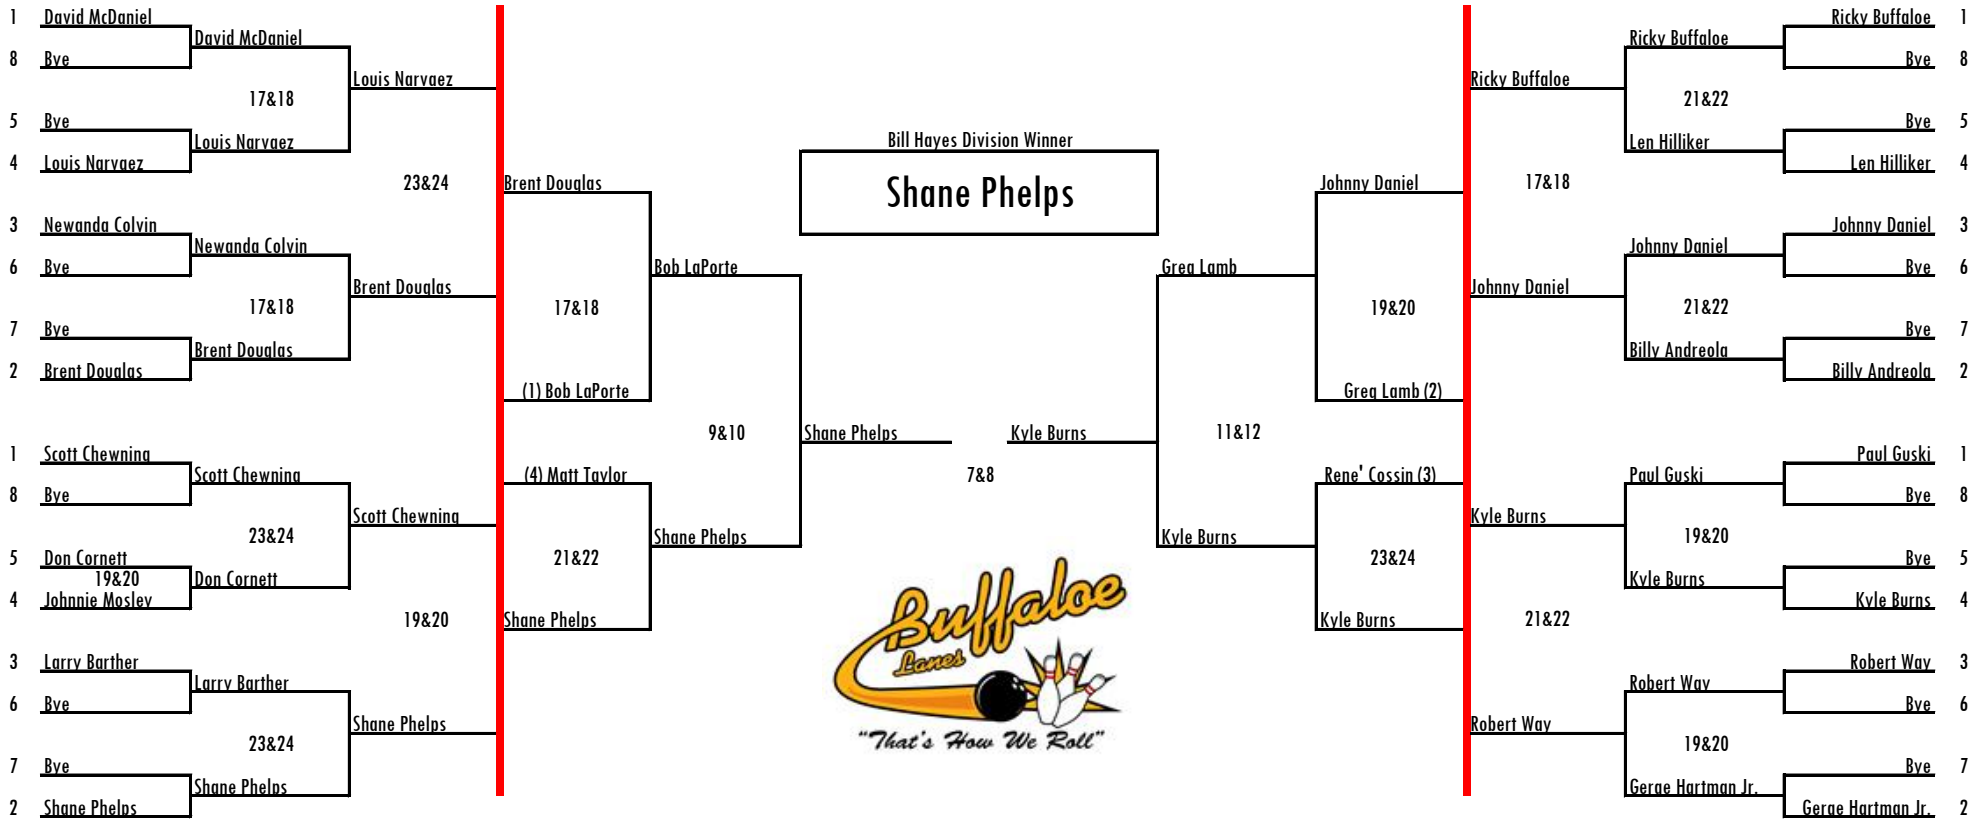

# Buffaloe Lanes Elite Tour (Bill Hayes)

Lanes will be oiled after round 3 (Before top 4 points leaders join the tournament)

### LaPorte Division

1	David McDaniel	North
2	Brent Douglas	North
3	Newanda Colvin	Erwin
4	Louis Narvaez	South
5	Bye	

### Lamb Division

1	Ricky Buffaloe	Erwin
2	Billy Andreola	North
3	Johnny Daniel	Erwin
4	Len Hilliker	North
5	Bye	

### Taylor Division

1	Scott Chewning	North
2	Shane Phelps	North
3	Larry Barther	South
4	Johnnie Mosley	South
5	Don Cornett	South