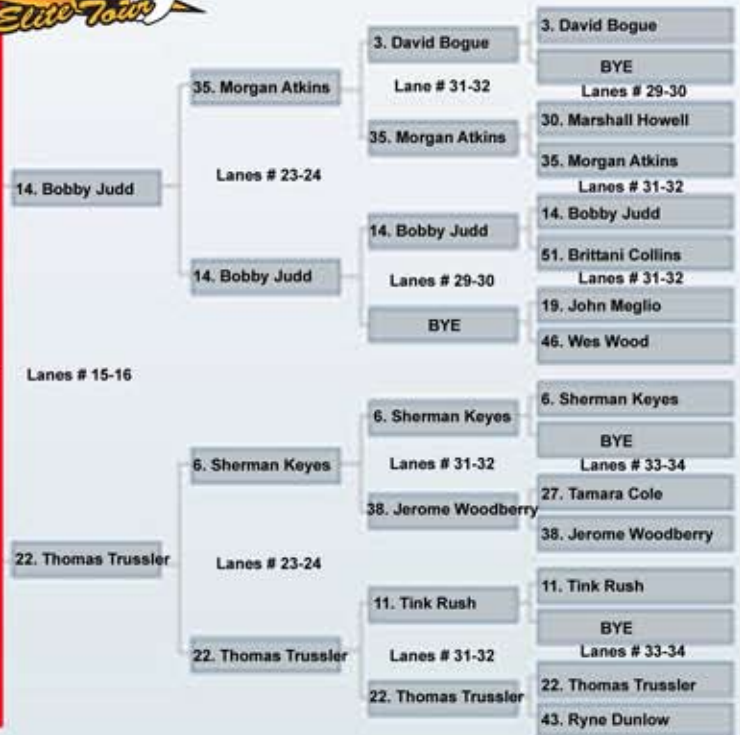

BUFFALO LANES ELITE TOUR CHAMPIONSHIP (REX SHEETS DIVISION)

Rex Sheets Champion
22. Thomas Trussler

*BRIEF INTERMISSION
 LANES WILL BE OILED PRIOR TO
 FINAL 4 COMPETITION*

**EVERYONE MUST
 CHECK-IN AT
 12:30PM**