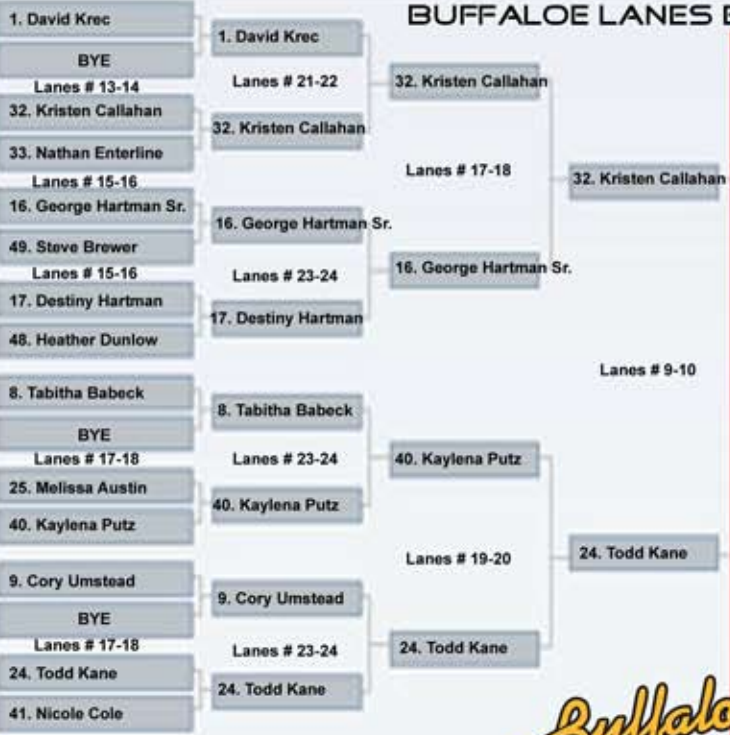

BUFFALO LANES ELITE TOUR CHAMPIONSHIP (REX SHEETS DIVISION)

Rex Sheets Champion
22. Thomas Trussler

*BRIEF INTERMISSION
 LANES WILL BE OILED PRIOR TO
 FINAL 4 COMPETITION*

**EVERYONE MUST
 CHECK-IN AT
 12:30PM**