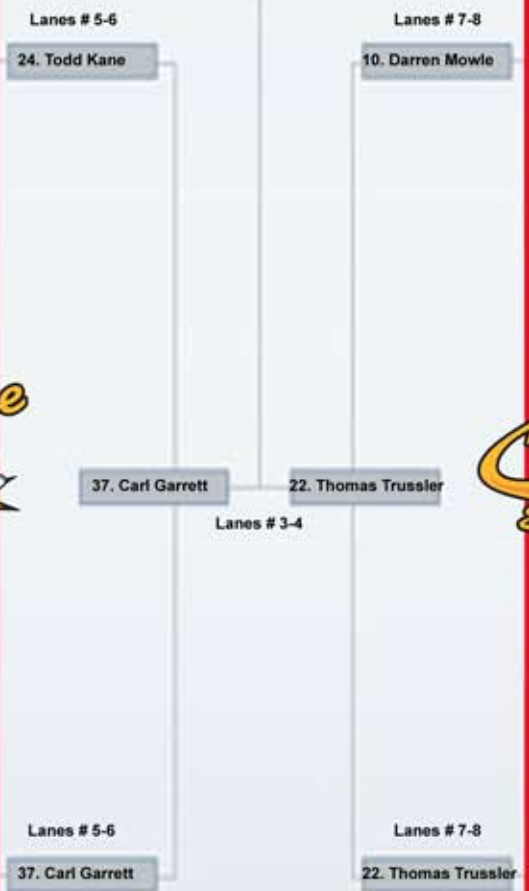

BUFFALO LANES ELITE TOUR CHAMPIONSHIP (REX SHEETS DIVISION)

Rex Sheets Champion
22. Thomas Trussler

*BRIEF INTERMISSION
 LANES WILL BE OILED PRIOR TO
 FINAL 4 COMPETITION*

**EVERYONE MUST
 CHECK-IN AT
 12:30PM**